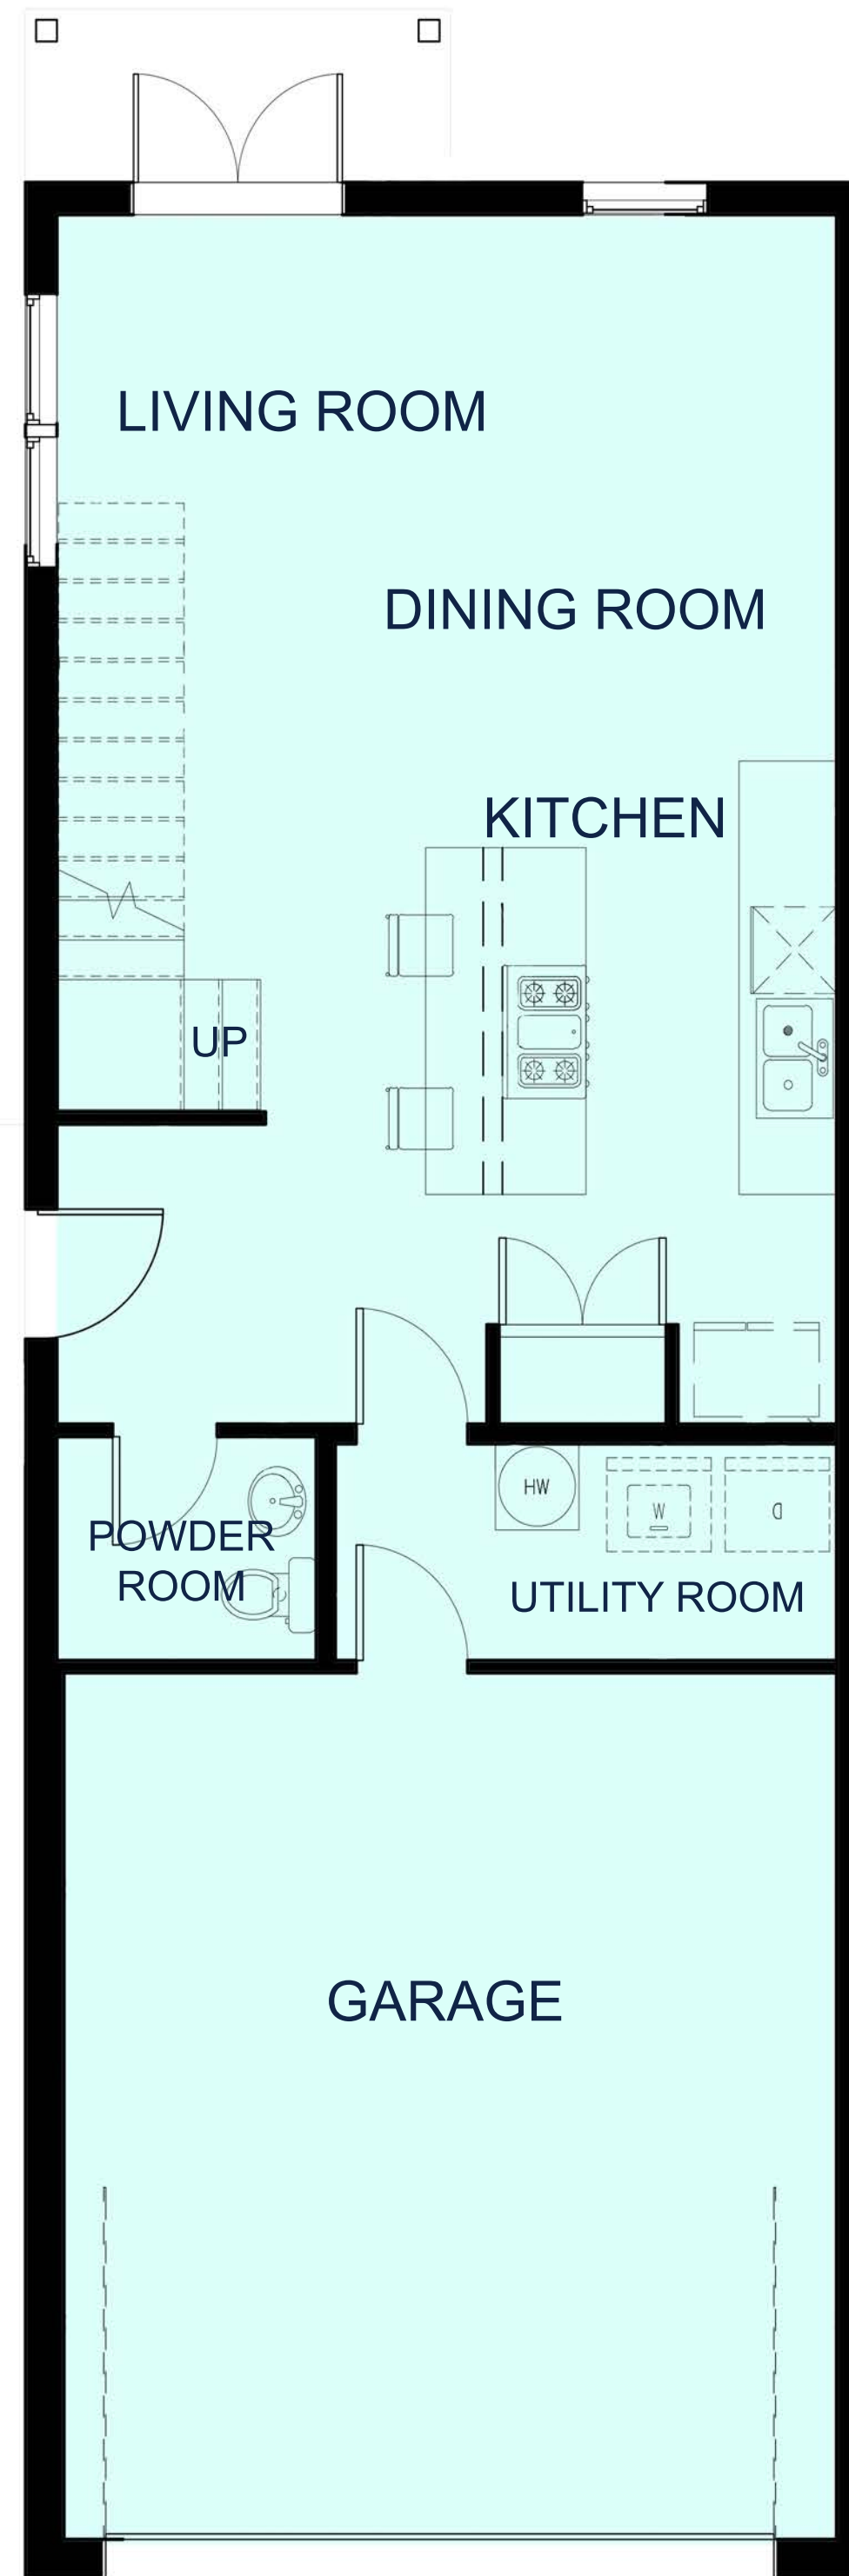

FIRST FLOOR

SECOND FLOOR

PLAN A  
3 BEDROOMS  
2.5 BATHROOMS  
2 CAR GARAGE  
1636 SQUARE FEET

JEFFRIES-MEYERS  
NEIGHBORHOOD