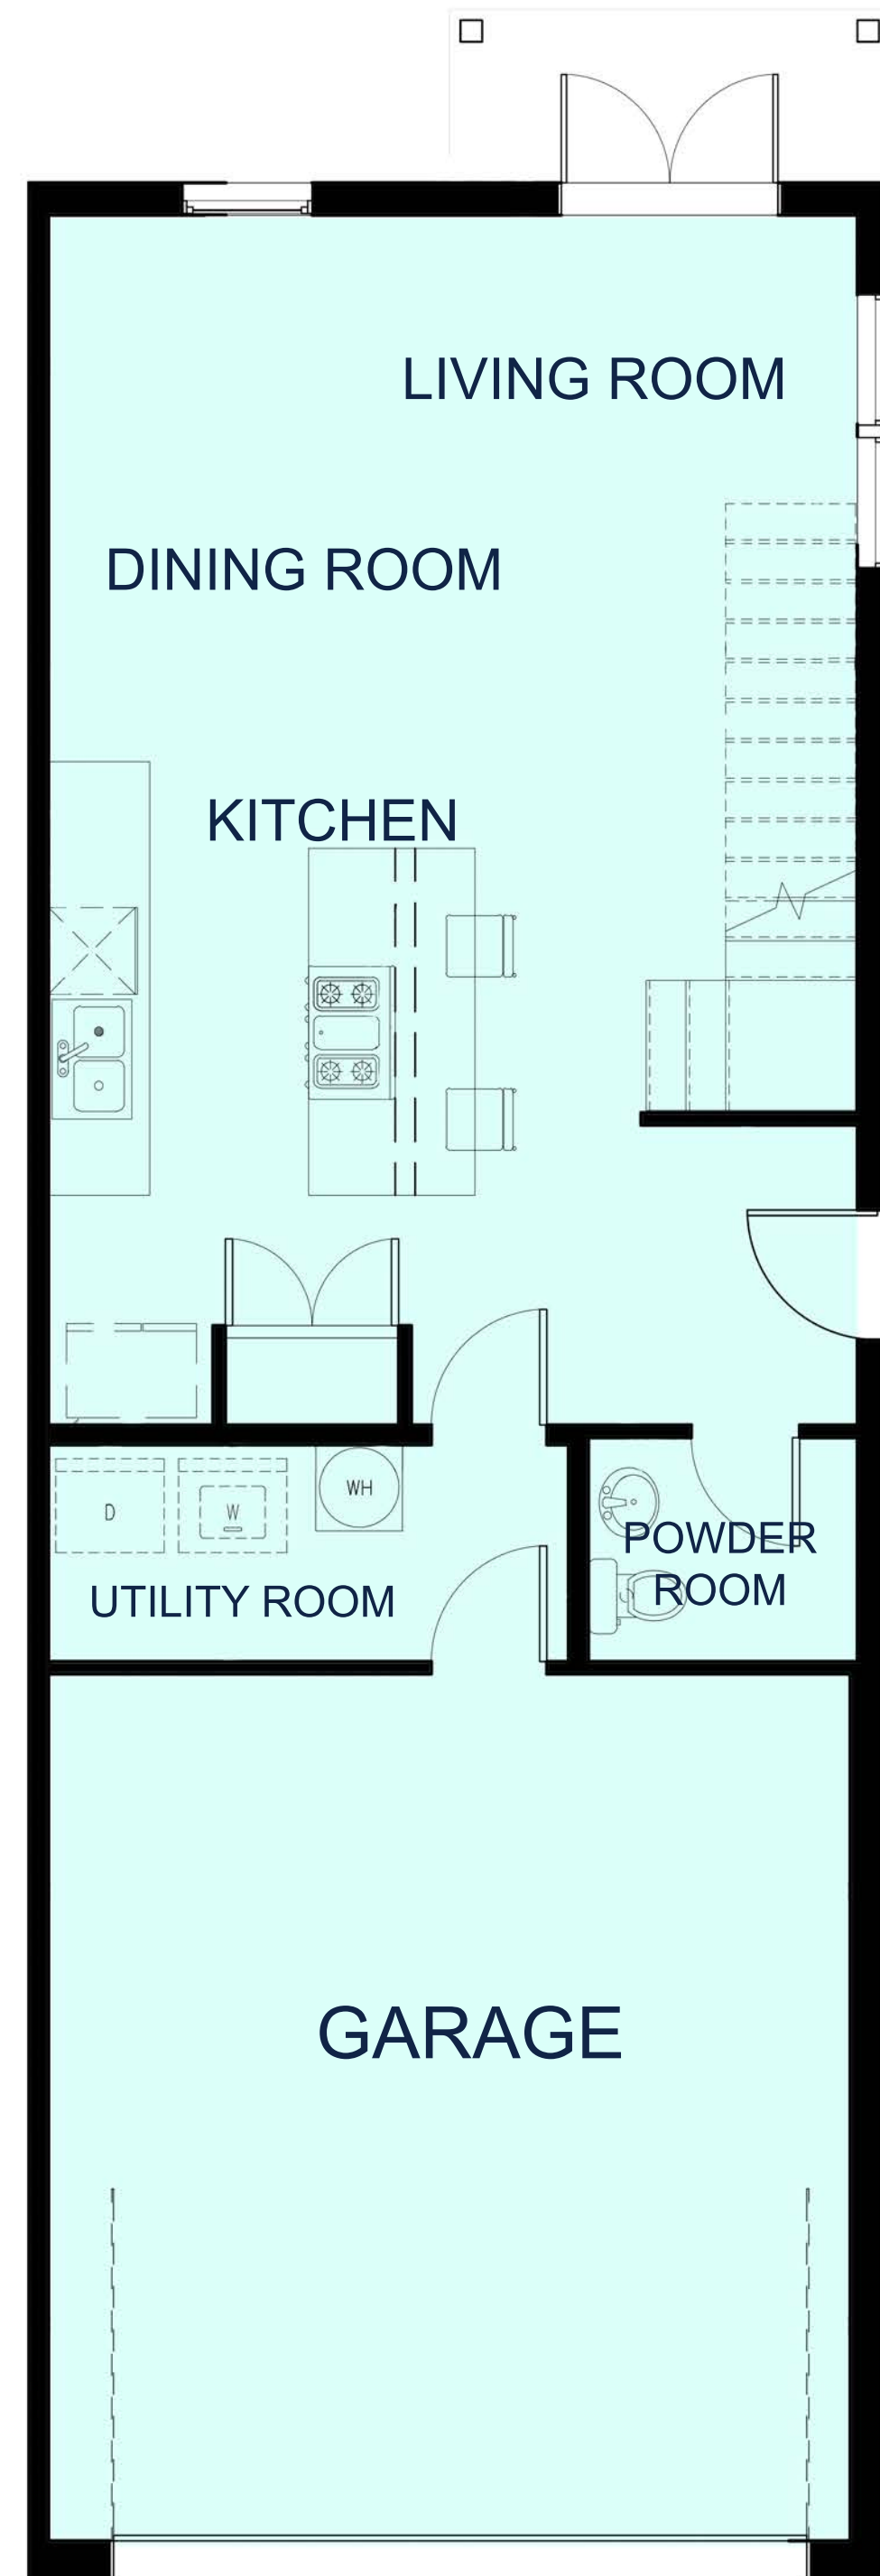

FIRST FLOOR

SECOND FLOOR

PLAN B  
3 BEDROOMS  
2.5 BATHROOMS  
2 CAR GARAGE  
1521 SQUARE FEET

JEFFRIES-MEYERS  
NEIGHBORHOOD